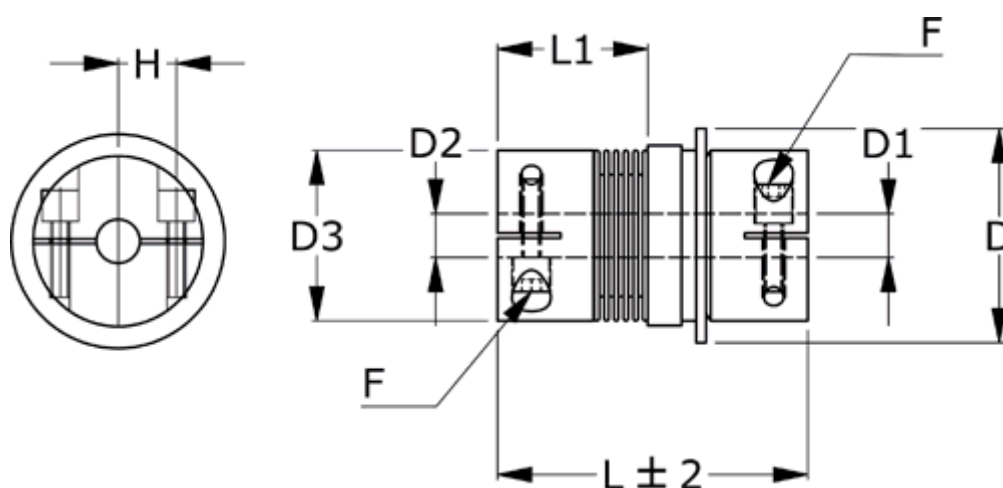

Article number: 335010801251618C2

Description: Safety coupling BKK 080 synchronous
Length 125 mm, bore 16/18 mm, TKn max 80 NM

Measures

D = 94
D1 = 18
D2 = 16
D3 = 82.0
F = M10
H = 28.0
L = 125
L1 = 68.5

Nom. torque NM (TKn) = 80NM overload torque range 2
Position engagement = C = Synchronous
s = 2.0